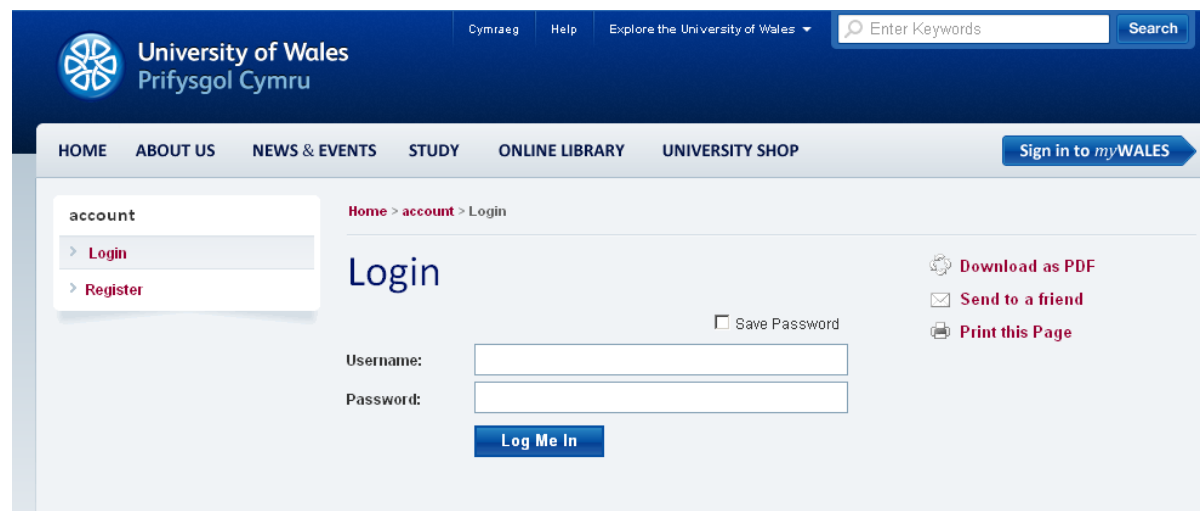

How to Login to myWales

On every page of the web site there is a signpost button to Sign in to mywales:

Clicking on this Button takes you to the Login page:

Enter your username and password like this:

The screenshot shows a login interface with the following elements:

- Header:** The word "Login" in a large, dark blue font.
- Checkbox:** A small square checkbox followed by the text "Save Password".
- Username Field:** A text input box containing the email address "myusername@myinstitution.org".
- Password Field:** A text input box containing ten black dots to mask the password.
- Button:** A blue rectangular button with the text "Log Me In" in white.